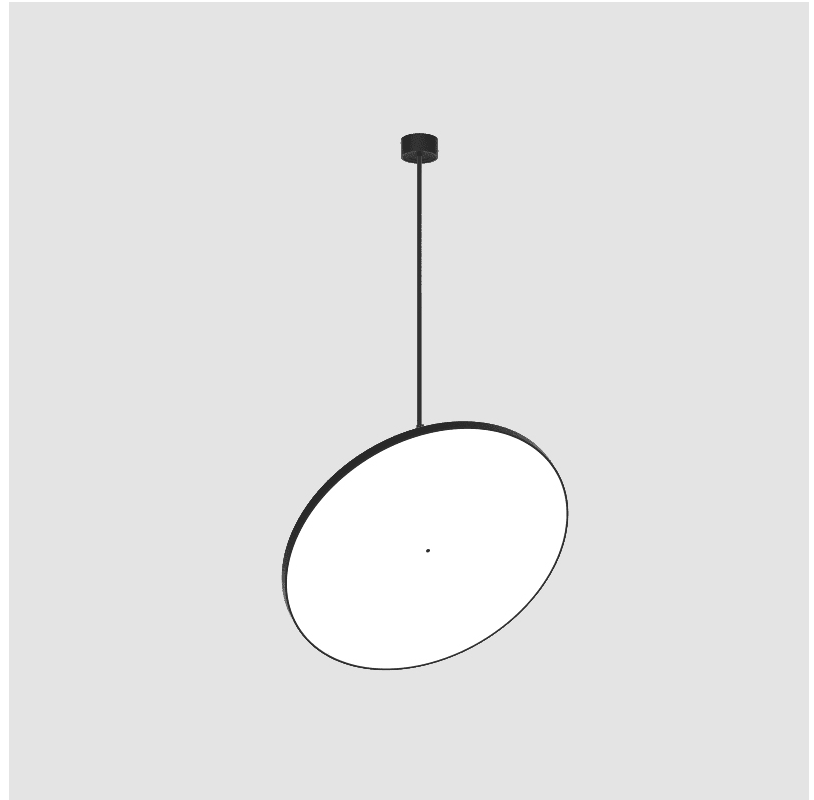

GENERAL

Series: Sign Diva Flex
Subseries: Sign Diva Flex
Brand: Prolicht
Division: Architectural
Mounting Type: Suspension
Mounting Location: Ceiling
Subcategory: Pendant

PHYSICAL

Shape: Round
Diameter (mm): 1100
Diameter (in): 43 ⁵/₁₆
Height (mm): 1620
Height (in): 63 ³/₄
Light Distribution: Adjustable / Direct
Weight (kg): 15.3
Weight (lbs): 33.66
Diffuser: PMMA - Opal / Micro-Prism / Sparkling Secret / Vintage Industrial
Fixture Finish: SSR / BKV / CWI / CRY / HAB / UFT / ITA / RUA / FTG / MYG / LOD / PUS / FRO / FUP / KIA / POP / BLS / SPG / MEY / GOH / GUM / CHC / COM / ABZ / JAG / OBR / MOS / ROR
Fixture Material: Extruded Aluminum / Steel

ELECTRICAL

Lamp Type: LED (Zhaga Standard)
Input Wattage (W): 169.4
Total Output Wattage (W): 135
Dimming: Tri-Mode (Non-Dimming and Phase Dimming (120Vac only) and 0-10V Dimming)
Driver Included: Yes
Driver Location: Integrated
Driver Type: Constant Current - Universal
Driver Class: Class 2
Input Voltage (V): 120 - 277
Constant Current (MA): 600

LED

Color Temperature (°K): 2700 / 3000 / 3500 / 4000
Max. Delivered Lumen (lm): 16002 / 17172 / 19937 / 20344
Nominal Lumen (lm): 18992 / 20305 / 23575 / 24056
CRI: >90 CRI
Lamp Life (hrs): 50000

OPTICAL

Adjustability: Rotational 170°; Tilt 90°

RATINGS AND CERTIFICATIONS

Certified By: Certified for North American Standards
IP rating: IP20