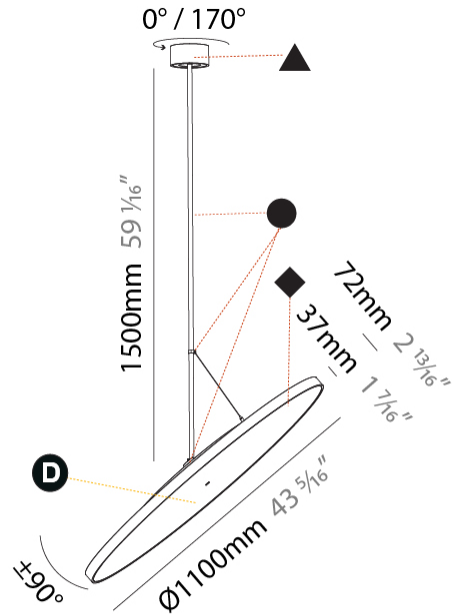

GENERAL

Series: Sign Diva Flex
Subseries: Sign Diva Flex
Brand: Prolicht
Division: Architectural
Mounting Type: Suspension
Mounting Location: Ceiling
Subcategory: Pendant

PHYSICAL

Shape: Round
Diameter (mm): 1100
Diameter (in): 43 ⁵/₁₆
Height (mm): 1620
Height (in): 63 ³/₄
Light Distribution: Adjustable / Direct
Weight (kg): 15.3
Weight (lbs): 33.66
Diffuser: PMMA - Opal / Micro-Prism / Sparkling Secret / Vintage Industrial
Fixture Finish: SSR / BKV / CWI / CRY / HAB / UFT / ITA / RUA / FTG / MYG / LOD / PUS / FRO / FUP / KIA / POP / BLS / SPG / MEY / GOH / GUM / CHC / COM / ABZ / JAG / OBR / MOS / ROR
Fixture Material: Extruded Aluminum / Steel

ELECTRICAL

Lamp Type: LED (Zhaga Standard)
Input Wattage (W): 169.4
Total Output Wattage (W): 135
Dimming: Tri-Mode (Non-Dimming and Phase Dimming (120Vac only) and 0-10V Dimming)
Driver Included: Yes
Driver Location: Integrated
Driver Type: Constant Current - Universal
Driver Class: Class 2
Input Voltage (V): 120 - 277
Constant Current (MA): 600

LED

Color Temperature (°K): 2700 / 3000 / 3500 / 4000
Max. Delivered Lumen (lm): 16002 / 17172 / 19937 / 20344
Nominal Lumen (lm): 18992 / 20305 / 23575 / 24056
CRI: >90 CRI
Lamp Life (hrs): 50000

OPTICAL

Adjustability: Rotational 170°; Tilt 90°

RATINGS AND CERTIFICATIONS

Certified By: Certified for North American Standards
IP rating: IP20